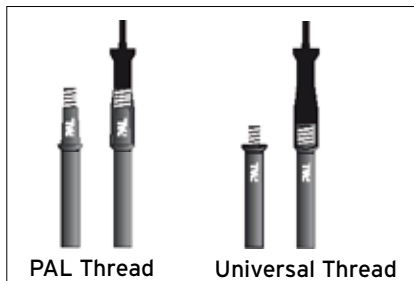

EASY REACH ROLLER HANDLES PAL PREMIUM

Available in 3 handle lengths: short, long and extendable (which extends to 820mm).