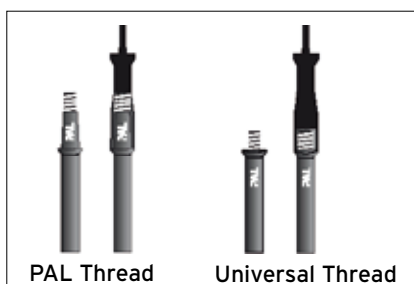

POLES PAL PREMIUM

A range of solid, yet lightweight, metal poles for high area rolling.

- ✓ Steel shaft
- ✓ PAL long threaded tip to eliminate flex
- ✓ UT thread tip with internal metal shaft

Code	Description	Pack
521546	Green Steel Pole 1.2m PAL Thread (PT)	1
521584	Green Steel Pole 1.2m Universal Thread (UT)	1
541810	Wooden Tapered Pole 1.2m	1
541803	Wooden Pole UT 1.2m	1